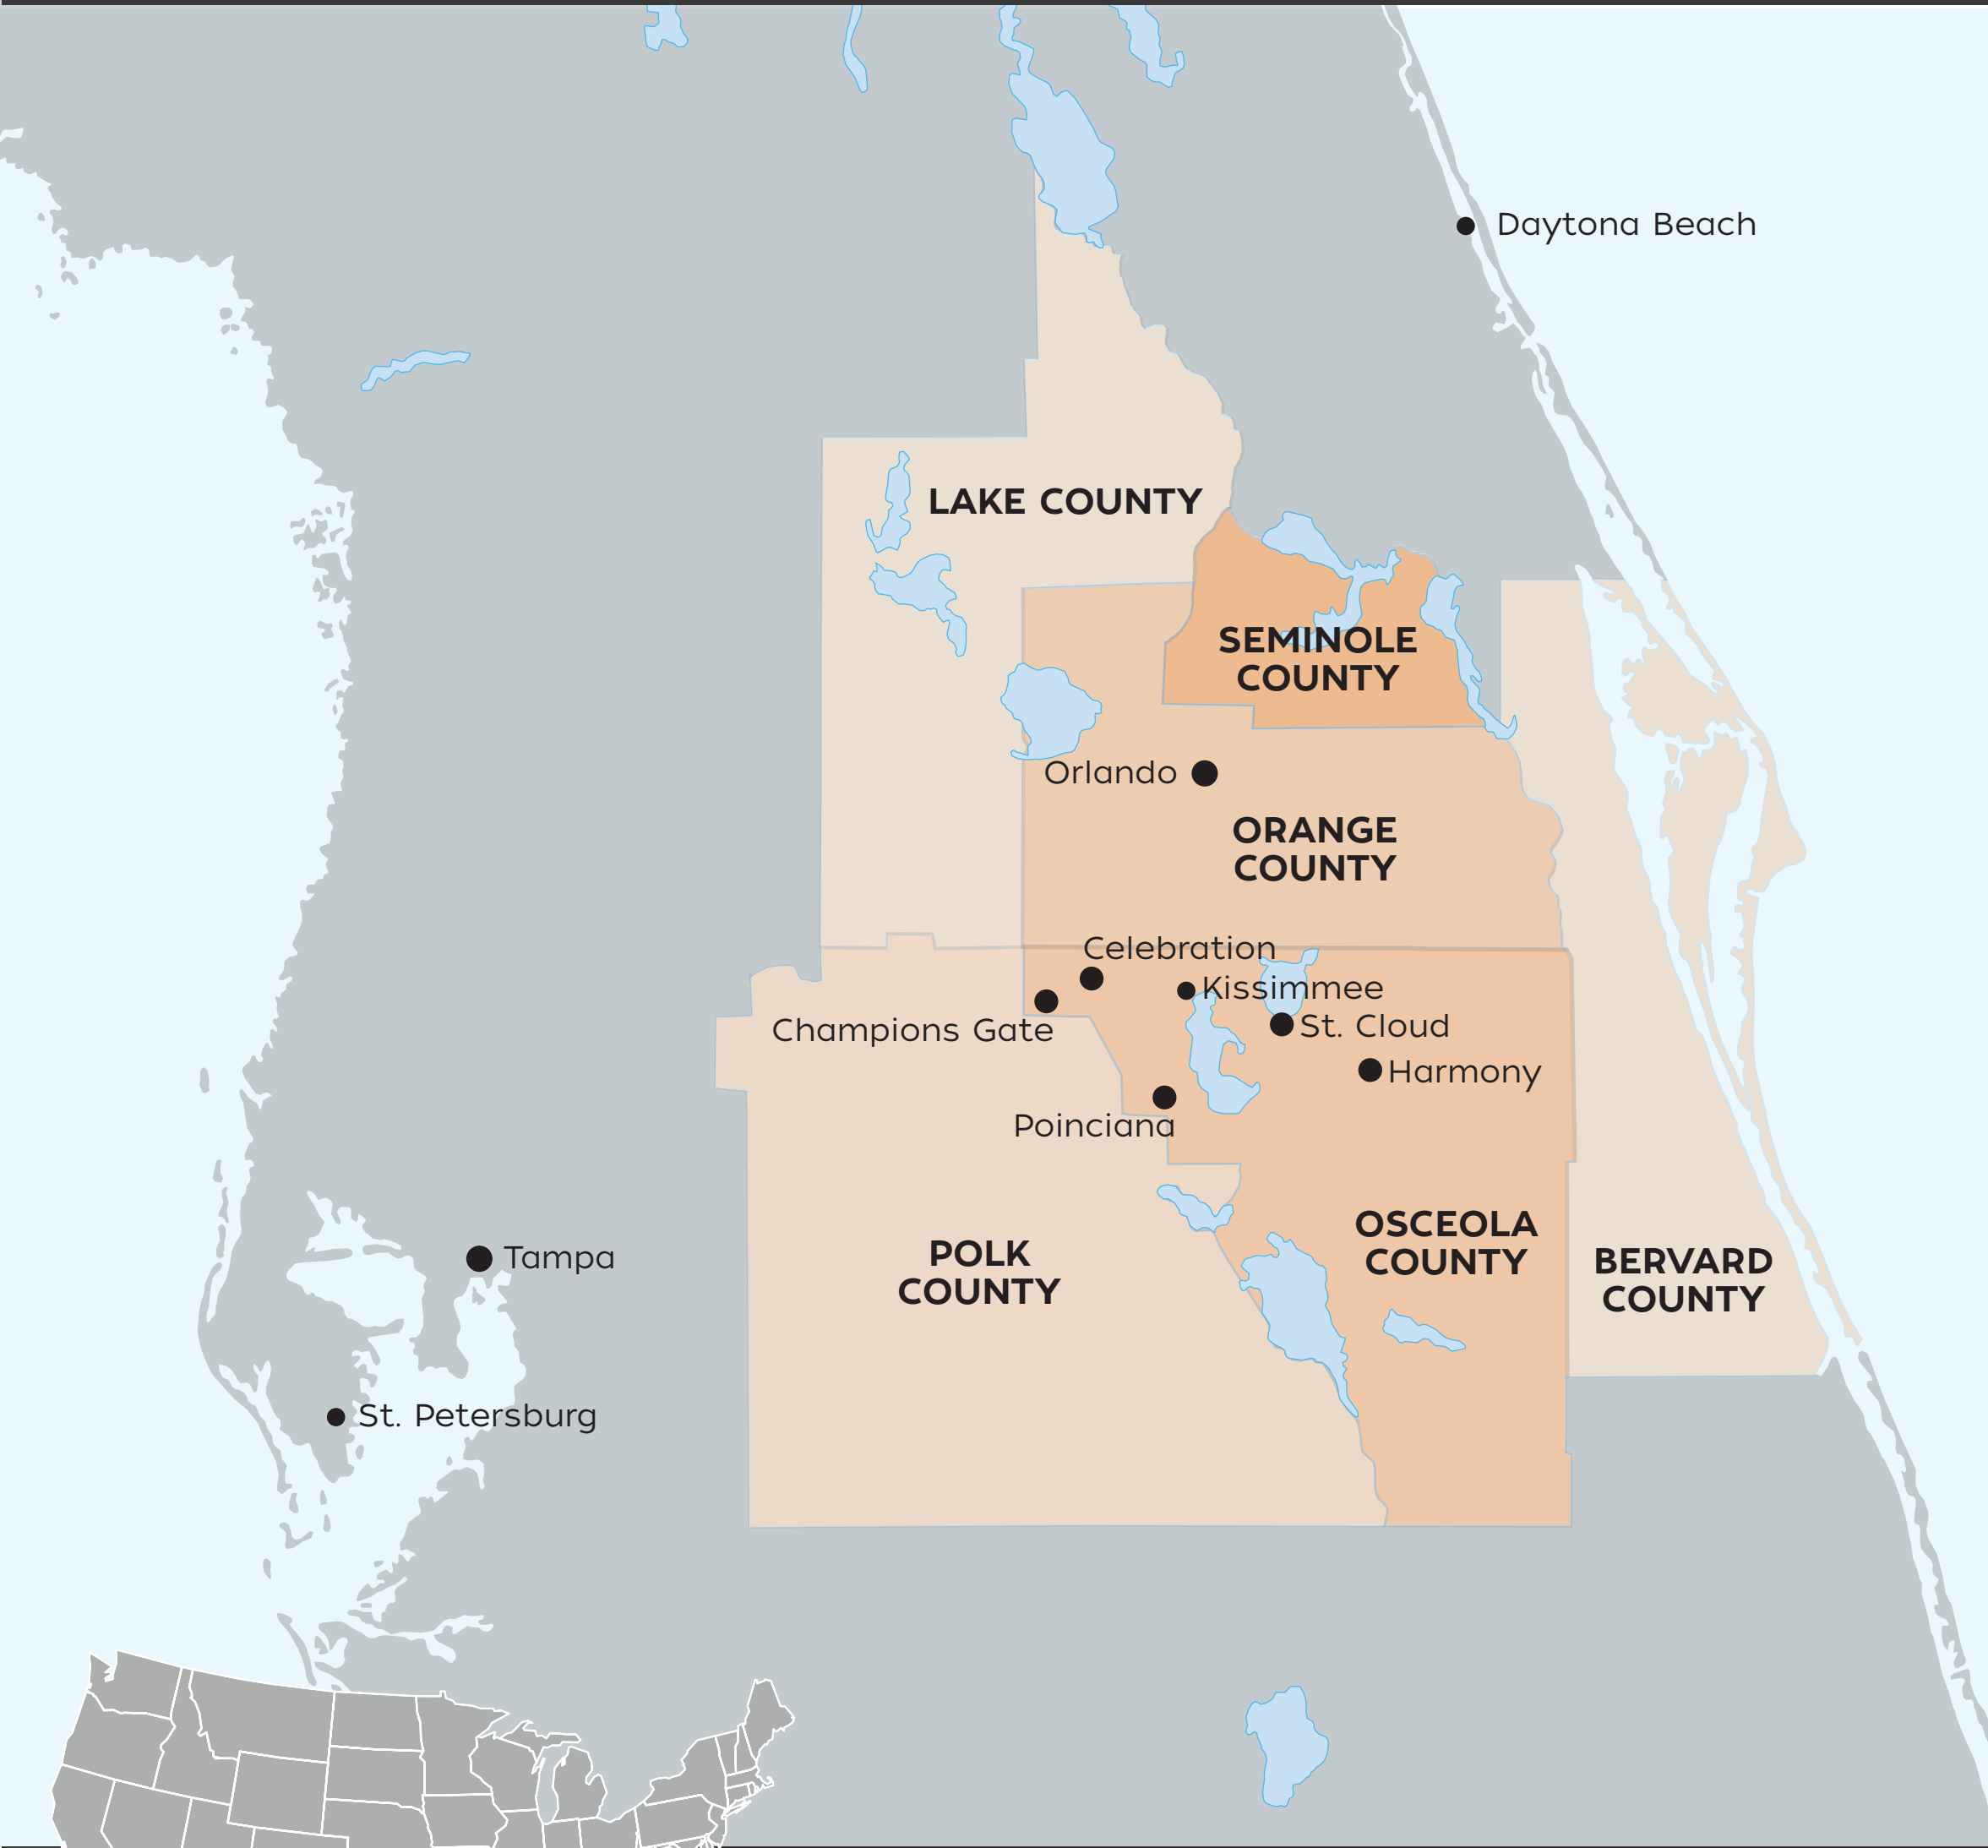

GREATER OSCEOLA

BELIEVE BIG. BUILD BOLD.

COUNTIES

GREATER OSCEOLA PARTNERSHIP

3 Courthouse Square, 2nd Floor
Kissimmee, Florida 34741

Phone: 407-742-4251

Email: bmartin@greaterosceola.com

Web: www.greaterosceola.com